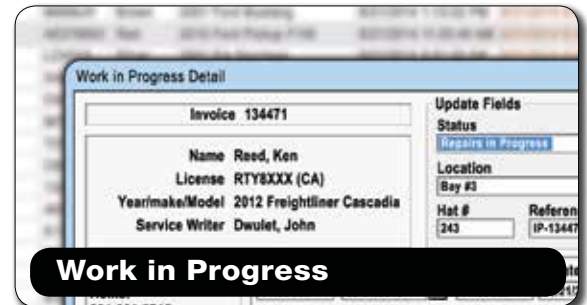

For more information:

Call us: 888-724-6742 | Or find your local Mitchell 1 sales representative: www.mitchellrep.com

Mitchell1
In your shop, at your side